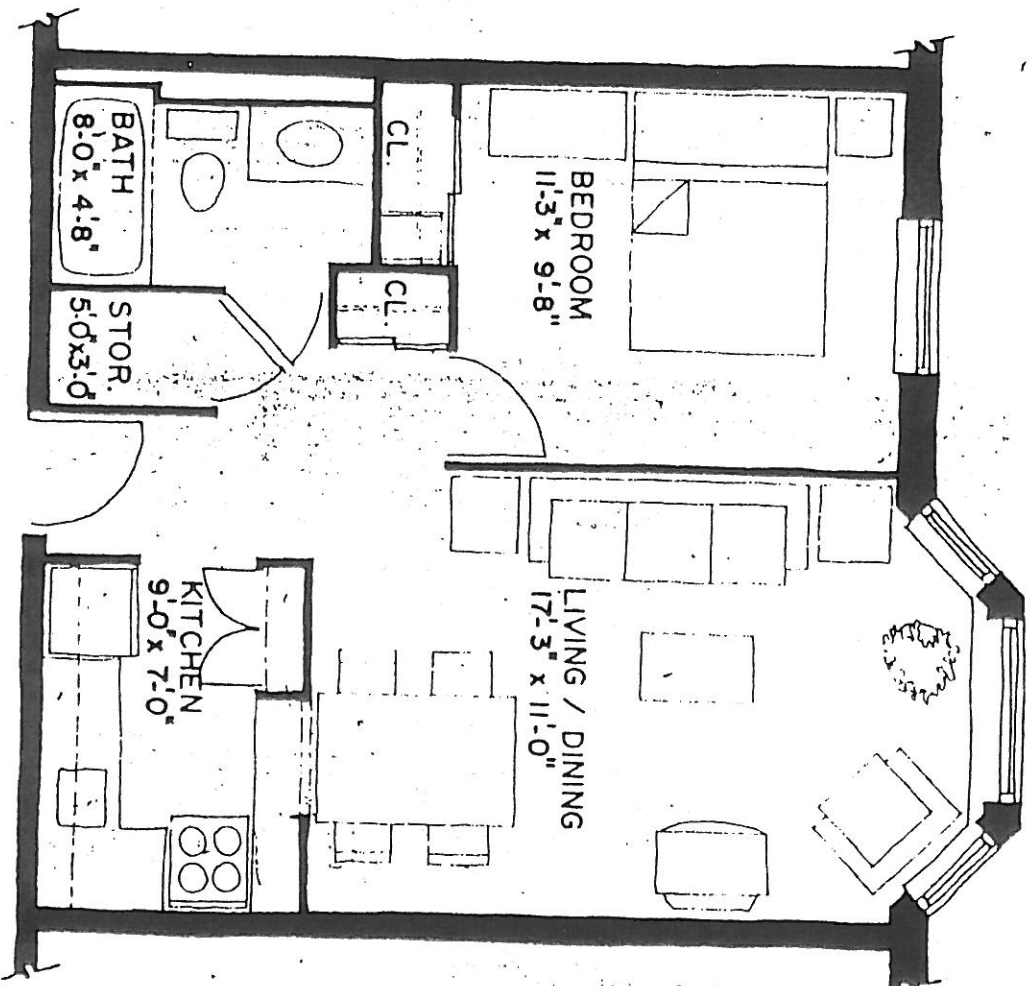

*Clement Building  
Standard One Bedroom Suite  
(Dimensions are approximate)*

(470 ft<sup>2</sup>)